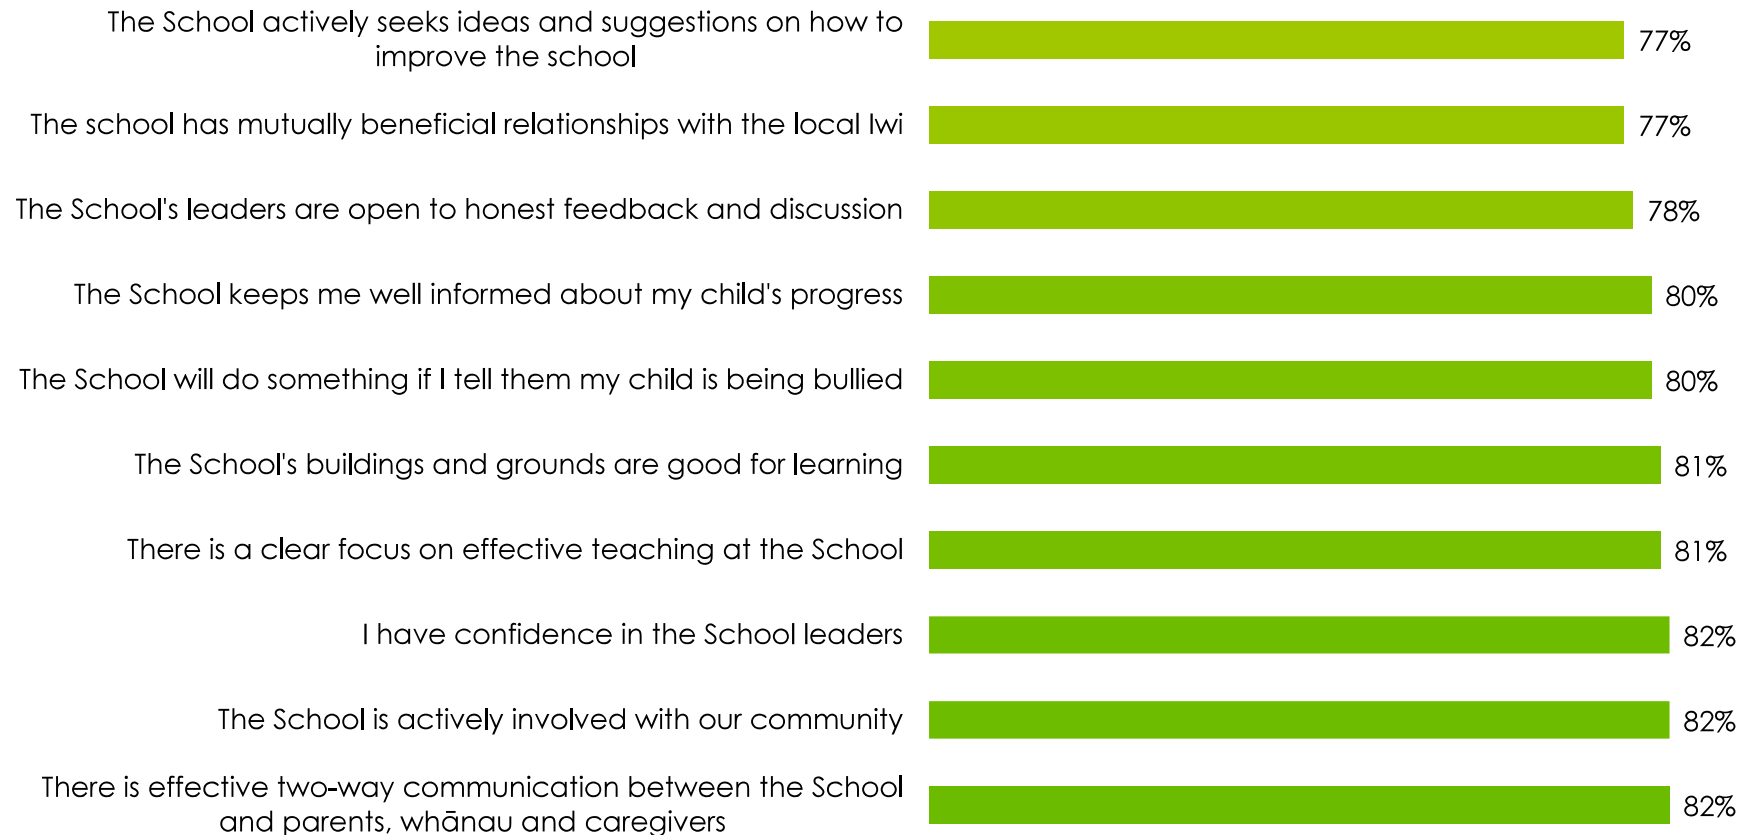

Bottom 10 Question Scores - Whānau/Parents

These questions may identify your biggest opportunities for improvement. This is a Strongly Agree – Strongly Disagree Likert scale question type. See 'Understanding your results' slide for more information on how these scores are calculated.