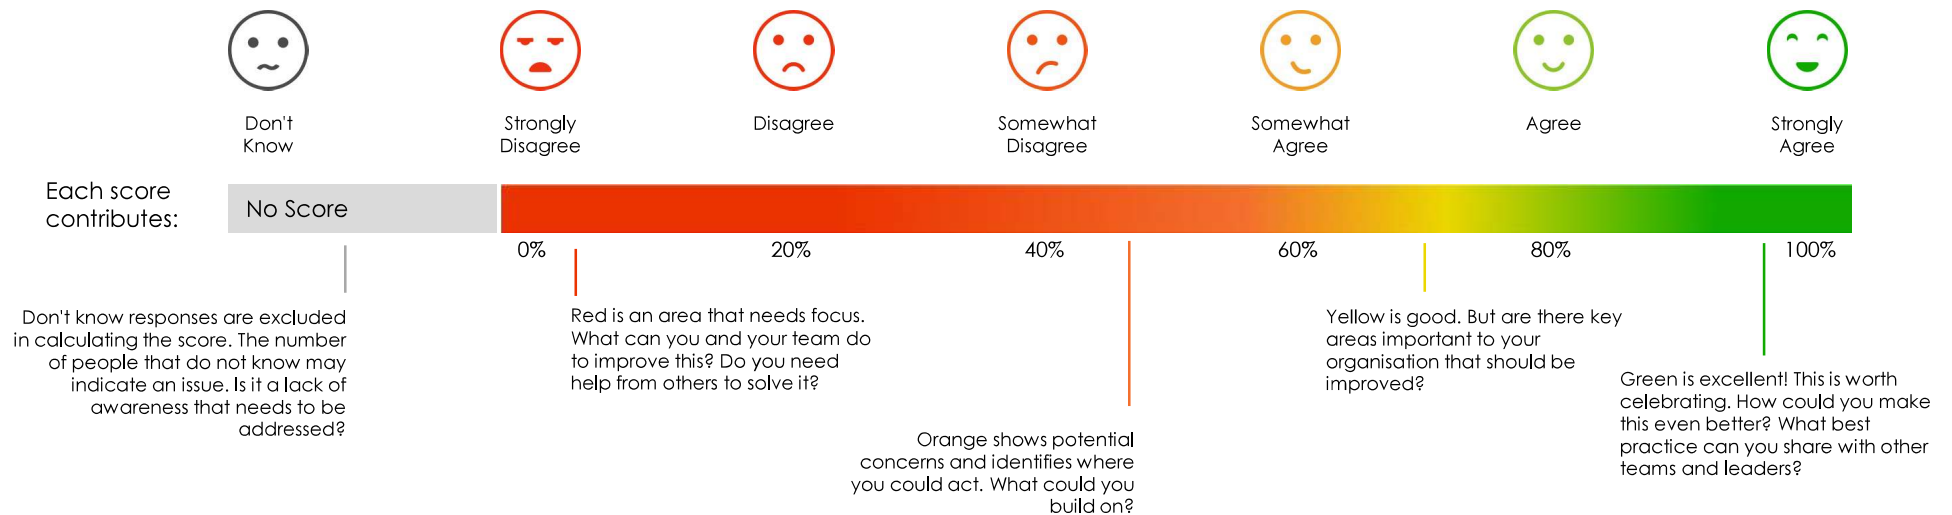

Community Involvement Survey 2023

St Joseph's Catholic School Takapuna

Understanding your results

How Strongly Agree to Strongly Disagree Likert scale questions are scored

Each response on this scale contributes a score as outlined below. The responses are then averaged to give your overall question score as a %. For example, if 5 people selected 'Strongly Agree' and 5 people selected 'Strongly Disagree' the score would be 50%

5 x Strongly Agree responses at 100% = 500% | 5 x Strongly Disagree responses x 0% = 0%

Score = 500% / 10 responses = 50%

Top 10 Question Scores - Whānau/Parents

These questions may identify areas to celebrate with your team. This is a Strongly Agree – Strongly Disagree Likert scale question type. See 'Understanding your results' slide for more information on how these scores are calculated.

Bottom 10 Question Scores - Whānau/Parents

These questions may identify your biggest opportunities for improvement. This is a Strongly Agree – Strongly Disagree Likert scale question type. See 'Understanding your results' slide for more information on how these scores are calculated.