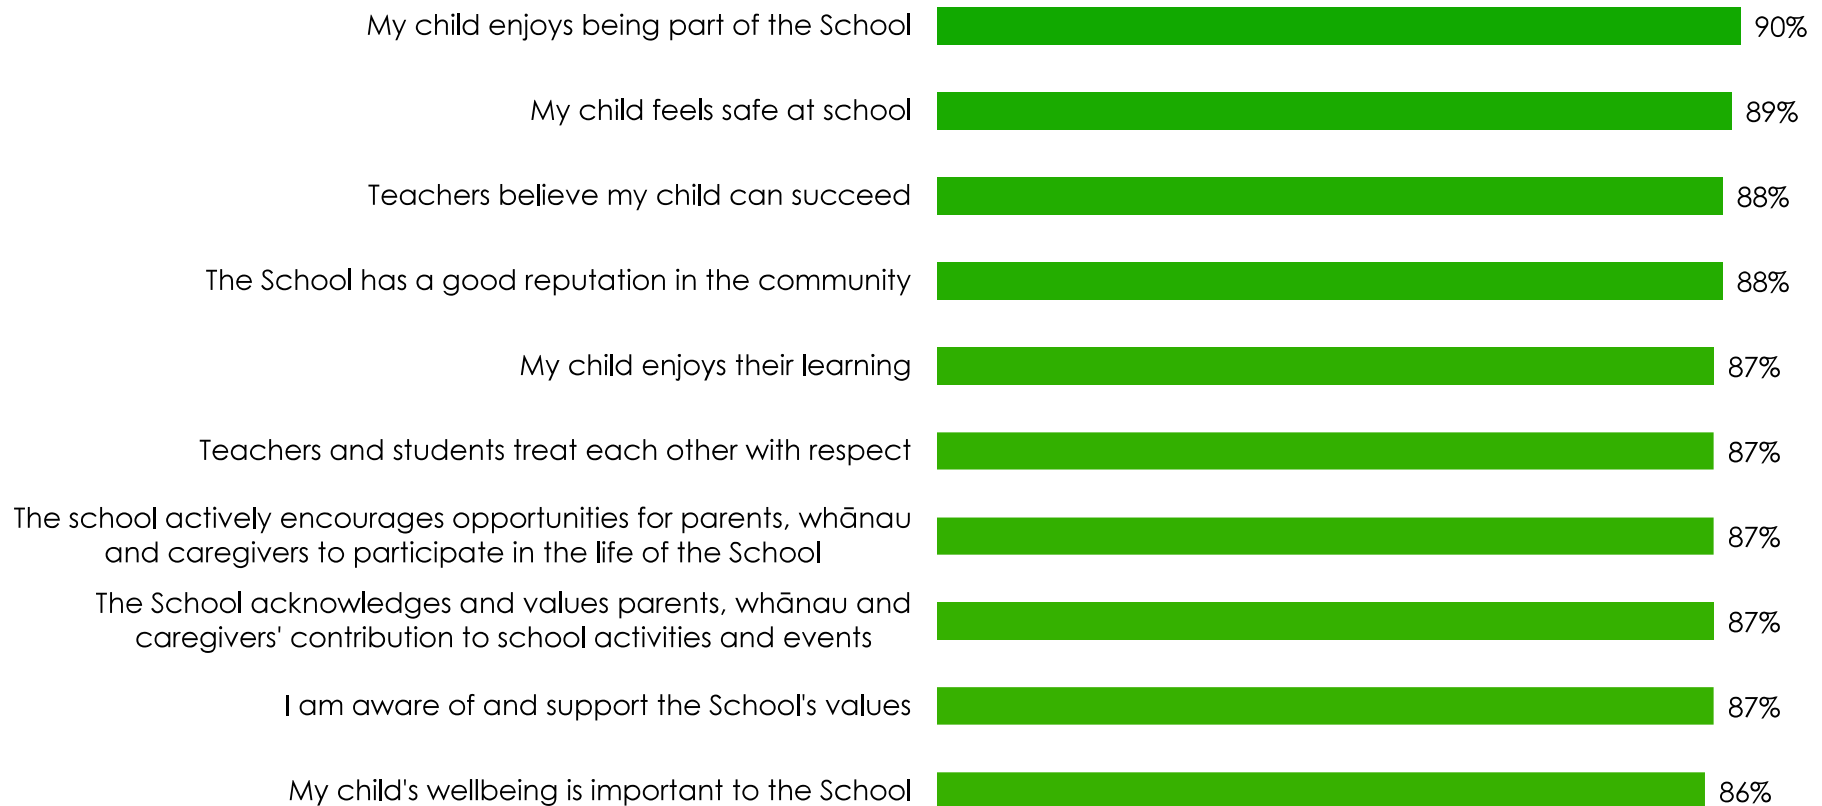

Top 10 Question Scores - Whānau/Parents

These questions may identify areas to celebrate with your team. This is a Strongly Agree – Strongly Disagree Likert scale question type. See 'Understanding your results' slide for more information on how these scores are calculated.